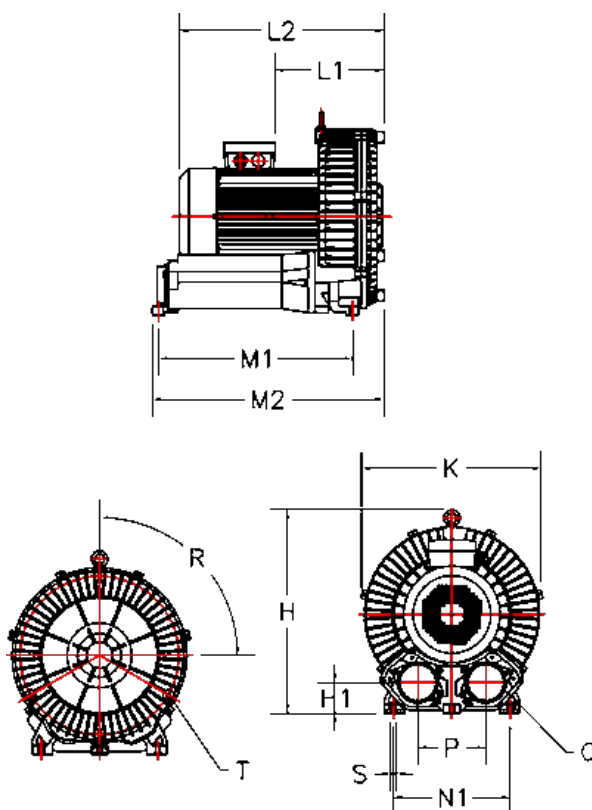

Data Sheet

Article number: 276101290201

Description: KLEEblower KB129L 0,2/0,25 kW
3x230/400V 50/60Hz Single stage

Measures

H = 213.5	N1 = 165
H1 = 38	Noise level dB 50/60Hz = 53/55
K = 208.5	P = 71
L1 = 90	Q = 2-PF 1" (NPT 1")
L2 = 209.5	R (degrees) = -
M1 = -	S = 2 x Ø12
M2 = 205	T = -
N = 186	